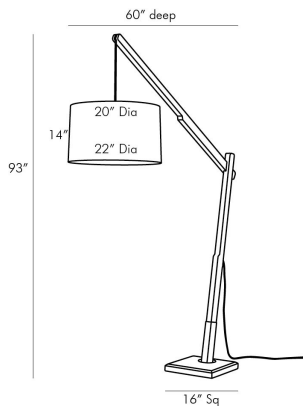

## SARSA FLOOR LAMP

75004-869  
H: 93 IN, W: 23 IN, D: 60 IN  
Natural Teak Wood, Sandstone  
Contract Suitable As Is

A wonder in structural brilliance, this towering floor lamp brings architectural ingenuity to interior lighting. The industrial inspired, fixed-angle natural teak arm is mounted into a cream concrete base. Running along its length is a gray cloth cord that suspends the lamp at different heights—the extra length can be wrapped around the mounted anchor on the side. The lamp is fitted with an ivory linen drum shade with ivory

### DIMENSIONS

Shade	Top: 22.00 IN, Dia: 23.00 IN, Side: 14 IN
Foot Print	W: 16 IN, D: 16 IN
Harp	N/A IN